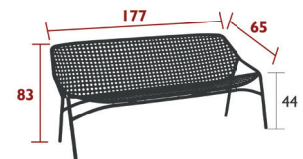

# CROISSETTE

1804 - ARMCHAIR

DESIGN BY PASCAL MOURGUE

DOMESTIC | PROFESSIONAL | INTENSIVE | 10 IPAC | 4

Tubular aluminium frame  
Outdoor woven polyethylene fibre seat  
Outdoor woven polyethylene fibre backrest  
Silencing pads  
Stacking capacity: x 4 (Height – stacked: 100 cm)  
Available colours: see limited colour chart

3.2 kg

1805 - 2-SEATER BENCH

DESIGN BY PASCAL MOURGUE

DOMESTIC | PROFESSIONAL | INTENSIVE | 10 IPAC | 2

Tubular aluminium frame  
Outdoor woven polyethylene fibre seat  
Outdoor woven polyethylene fibre backrest  
Silencing pads  
Stacking capacity: x 4 (Height – stacked: 100 cm)  
Available colours: see limited colour chart

6 kg

1806 - 3-SEATER XL BENCH

DESIGN BY PASCAL MOURGUE

DOMESTIC | PROFESSIONAL | INTENSIVE | 10 IPAC | 3

Tubular aluminium frame  
Outdoor woven polyethylene fibre seat  
Outdoor woven polyethylene fibre backrest  
Silencing pads  
Available colours: see limited colour chart

10.1 kg

1820 - LOW TABLE 97 X 57 CM

DESIGN BY PASCAL MOURGUE

DOMESTIC | PROFESSIONAL | INTENSIVE | 7 IPAC | 25

Steel sheet table top  
Tubular steel base

9 kg