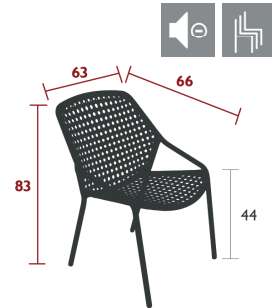

# CROISSETTE

1804 - ARMCHAIR

DESIGN BY PASCAL MOURGUE

DOMESTIC | PROFESSIONAL | INTENSIVE | 10 IPAC | 4

Tubular aluminium frame  
Outdoor woven polyethylene fibre seat  
Outdoor woven polyethylene fibre backrest  
Silencing pads  
Stacking capacity: x 4 (Height – stacked: 100 cm)  
Available colours: see limited colour chart

3.2 kg

1805 - 2-SEATER BENCH

DESIGN BY PASCAL MOURGUE

DOMESTIC | PROFESSIONAL | INTENSIVE | 10 IPAC | 2

Tubular aluminium frame  
Outdoor woven polyethylene fibre seat  
Outdoor woven polyethylene fibre backrest  
Silencing pads  
Stacking capacity: x 4 (Height – stacked: 100 cm)  
Available colours: see limited colour chart

6 kg

1806 - 3-SEATER XL BENCH

DESIGN BY PASCAL MOURGUE

DOMESTIC | PROFESSIONAL | INTENSIVE | 10 IPAC | 3

Tubular aluminium frame  
Outdoor woven polyethylene fibre seat  
Outdoor woven polyethylene fibre backrest  
Silencing pads  
Available colours: see limited colour chart

10.1 kg

1820 - LOW TABLE 97 X 57 CM

DESIGN BY PASCAL MOURGUE

DOMESTIC | PROFESSIONAL | INTENSIVE | 7 IPAC | 25

Steel sheet table top  
Tubular steel base

9 kg