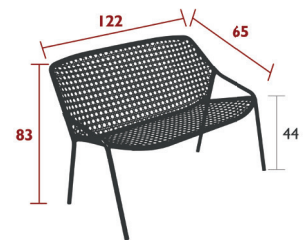

# CROISSETTE

1804 - ARMCHAIR

DESIGN BY PASCAL MOURGUE

DOMESTIC | PROFESSIONAL | INTENSIVE | 10 IPAC | 4

Tubular aluminium frame  
Outdoor woven polyethylene fibre seat  
Outdoor woven polyethylene fibre backrest  
Silencing pads  
Stacking capacity: x 4 (Height – stacked: 100 cm)  
Available colours: see limited colour chart

3.2 kg

1805 - 2-SEATER BENCH

DESIGN BY PASCAL MOURGUE

DOMESTIC | PROFESSIONAL | INTENSIVE | 10 IPAC | 2

Tubular aluminium frame  
Outdoor woven polyethylene fibre seat  
Outdoor woven polyethylene fibre backrest  
Silencing pads  
Stacking capacity: x 4 (Height – stacked: 100 cm)  
Available colours: see limited colour chart

6 kg

1806 - 3-SEATER XL BENCH

DESIGN BY PASCAL MOURGUE

DOMESTIC | PROFESSIONAL | INTENSIVE | 10 IPAC | 3

Tubular aluminium frame  
Outdoor woven polyethylene fibre seat  
Outdoor woven polyethylene fibre backrest  
Silencing pads  
Available colours: see limited colour chart

10.1 kg

1820 - LOW TABLE 97 X 57 CM

DESIGN BY PASCAL MOURGUE

DOMESTIC | PROFESSIONAL | INTENSIVE | 7 IPAC | 25

Steel sheet table top  
Tubular steel base

9 kg