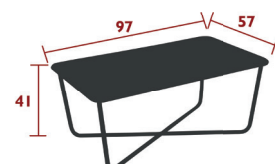

3.2 kg

1805 - 2-SEATER BENCH

DESIGN BY PASCAL MOURGUE

DOMESTIC | PROFESSIONAL | INTENSIVE | 10 IPAC | 2

Tubular aluminium frame  
Outdoor woven polyethylene fibre seat  
Outdoor woven polyethylene fibre backrest  
Silencing pads  
Stacking capacity: x 4 (Height – stacked: 100 cm)  
Available colours: see limited colour chart

6 kg

1806 - 3-SEATER XL BENCH

DESIGN BY PASCAL MOURGUE

DOMESTIC | PROFESSIONAL | INTENSIVE | 10 IPAC | 3

Tubular aluminium frame  
Outdoor woven polyethylene fibre seat  
Outdoor woven polyethylene fibre backrest  
Silencing pads  
Available colours: see limited colour chart

10.1 kg

1820 - LOW TABLE 97 X 57 CM

DESIGN BY PASCAL MOURGUE

DOMESTIC | PROFESSIONAL | INTENSIVE | 7 IPAC | 25

Steel sheet table top  
Tubular steel base

9 kg