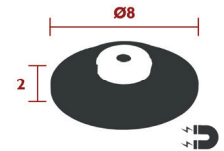

Aluminium frame
ABS base
Compatible product fastening type: screwed to the lamp base thanks to a quarter-turn system
Compatible with:
LAMP H24 - APLÔ

345014		Nutmeg	345073		Honey
345020		Red Ochre	345082		Cactus
345021		Acapulco Blue	3450B9		Black Cherry
345047		Anthracite	3450A5		Clay Grey

0,07 kg

3470 - SUSPENSION STRAP
DESIGN BY TRISTAN LOHNER

DOMESTIC PROFESSIONAL INTENSIVE 10 IPAC