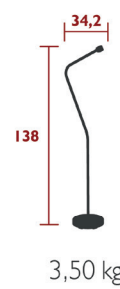

Aluminium frame
ABS base
Compatible product fastening type: screwed to the lamp base thanks to a quarter-turn system
Compatible with:
LAMP H24 - APLÔ

348021		Acapulco Blue	348082		Cactus
348047		Anthracite	3480B9		Black Cherry
3480C6		Honey	3480A5		Clay Grey

3,50 kg

3450 - MAGNETIC BASE
DESIGN BY TRISTAN LOHNER

DOMESTIC PROFESSIONAL INTENSIVE 10 IPAC