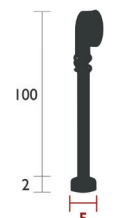

Aluminium frame
Compatible product fastening type: screwed to the lamp base thanks to a quarter-turn system
Polyester strap (grey), with polyamide adjustment loop
Compatible with:
LAMP H24 - APLÔ

347014		Nutmeg	347073		Honey
347020		Red Ochre	347082		Cactus
347021		Acapulco Blue	3470B9		Black Cherry
347047		Anthracite	3470A5		Clay Grey

0,06 kg

3460 - WALL LIGHT BRACKET
DESIGN BY TRISTAN LOHNER

DOMESTIC PROFESSIONAL INTENSIVE 10 IPAC