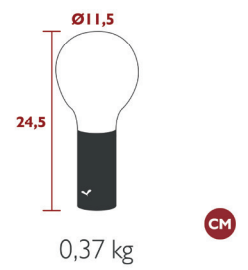

2 IREP

IRCY

Polyethylene diffuser  
Aluminum frame  
ABS base  
Technology: integrated LED - Luminous flux: 70 lm  
Switch type: push button  
Function of the switch: change the light temperature (long click, 3 s),  
change the brightness (short click, 1 s)  
Lighting mood:  
Position 1 cool white (6000°K) 100% brightness  
Position 2 cool white (6000°K) 50% brightness  
Position 3 warm white (3000°K) 100% brightness  
Position 4 warm white (3000°K) 50% brightness  
Type of power supply: battery - Min. Battery life (100%): 7 h  
Battery use cycle: 300 cycles  
Recharge time: 3h - Type of recharge: USB, cable (supplied) 1m  
Bypass to prevent battery damage during wired use  
0.5 A - 5 V - 0.5 W - IP54 | IK 10 | CE | FCC | UKCA  
Energy rating: F  
*Powered by Smart & Green*  
Compatible with:  
WALL LIGHT BRACKET - APLÔ  
SUSPENSION STRAP - APLÔ  
MAGNETIC BASE - APLÔ  
UPRIGHT STAND - APLÔ