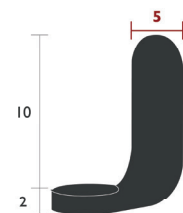

Aluminium frame
Compatible product fastening type: screwed to the lamp base thanks to a quarter-turn system
Type of fastening: adhesive (double-sided, included) or screw-in (screws not included) wall bracket
Compatible with:
LAMP H24 - APLÔ

346014		Nutmeg	346073		Honey
346020		Red Ochre	346082		Cactus
346021		Acapulco Blue	3460B9		Black Cherry
346047		Anthracite	3460A5		Clay Grey