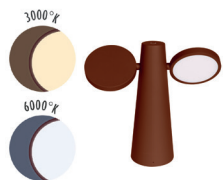

# OTO

3960 - LAMP H.27 CM  
 DESIGN BY STUDIO FERMOB

NEW DOMESTIC PROFESSIONAL INTENSIVE

Polycarbonate diffuser

Aluminium frame

Recycled ABS base

Technology : integrated LED - Luminous flux: 400 lm

Switch type: touch-activated dimmer

Energy rating: F

Powered by Smart & Green

1.1 kg

396021 ● Acapulco Blue

396082 ● Cactus

396007 ● Lapilli Grey

396020 ● Red ochre

NEW  
NEW