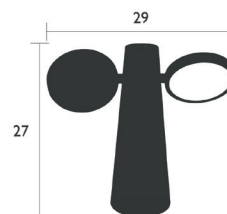

1.1 kg

396021 ● Acapulco Blue

396082 ● Cactus

396007 ● Lapilli Grey

396020 ● Red ochre

NEW
NEW

3960B9 ● Black Cherry

396047 ● Anthracite

396042 ● Liquorice

3960A5 ● Clay Grey

NEW
NEW

Watch our video