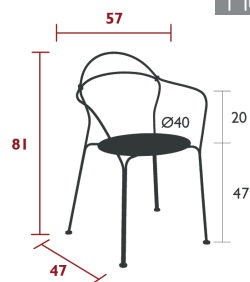

AIRLOOP

7312 - ARMCHAIR
DESIGN BY FRÉDÉRIC SOFIA

DOMESTIC PROFESSIONAL INTENSIVE
6⁷ IPAC 25

Steel wire frame
Steel sheet seat
Steel wire backrest
Steel wire armrests
Hand forged rings
Stacking capacity : x 10 (Height – stacked : 105 cm)
Compatible with :
OUTDOOR CUSHION Ø 39 CM - BASICS
OUTDOOR CUSHION Ø 40 CM - COLOR MIX

5.7 kg

7320 - TABLE Ø 60 CM
DESIGN BY FRÉDÉRIC SOFIA

DOMESTIC PROFESSIONAL INTENSIVE
6⁸ IPAC 25

Steel sheet table top
Steel wire base
Hand forged ring
Reinforced parts:
Table top (thickness: 1,2 mm)
No rim, reduces corrosion risk

5.6 kg

AIRLOOP