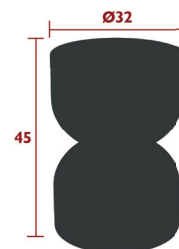

Aluminium sheet frame
Aluminium sheet seat
Upper bowl can be used as a storage compartment
Concealed drain hole at the bottom of the upper bowl
Soundproofed pads and lid
Available colours: see limited colour chart

4.4 kg

FURNITURE

PIAPOLO, LUXEMBOURG & BALAD