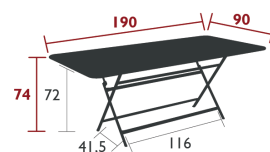

22 kg

5930 - TABLE 128 X 128 CM

DESIGN BY STUDIO FERMOB

DOMESTIC PROFESSIONAL INTENSIVE

8
IPAC

x8

25

Steel sheet table top
Tubular steel base
Aluminium frame beneath table top
Compatible with :
TABLE 128 X 90 CM - CARACTÈRE

27 kg

5931 - TABLE 190 X 90 CM

DESIGN BY STUDIO FERMOB

DOMESTIC PROFESSIONAL INTENSIVE

8
IPAC

x10

25

Steel sheet table top
Tubular steel base
Aluminium frame beneath table top
Compatible with :
TABLE 128 X 90 CM - CARACTÈRE

30 kg

5932 - TABLE Ø 128 CM

DESIGN BY STUDIO FERMOB

DOMESTIC PROFESSIONAL INTENSIVE

8
IPAC

x8

25

Steel sheet table top
Tubular steel base
Aluminium frame beneath table top

23 kg

CARACTÈRE 4 TABLE FORMATS TO ADAPT TO ANY SPACE