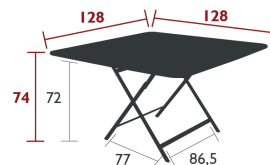

CARACTÈRE

5933 - TABLE 128 X 90 CM

DESIGN BY STUDIO FERMOB

DOMESTIC PROFESSIONAL INTENSIVE

8
IPAC

x6

25

Steel sheet table top
Tubular steel base
Aluminium frame beneath table top
Compatible with :
TABLE 128 X 128 CM - CARACTÈRE
TABLE 190 X 90 CM - CARACTÈRE

22 kg

5930 - TABLE 128 X 128 CM

DESIGN BY STUDIO FERMOB

DOMESTIC PROFESSIONAL INTENSIVE

8
IPAC

x8

25

Steel sheet table top
Tubular steel base
Aluminium frame beneath table top
Compatible with :
TABLE 128 X 90 CM - CARACTÈRE

27 kg

5931 - TABLE 190 X 90 CM

DESIGN BY STUDIO FERMOB

DOMESTIC PROFESSIONAL INTENSIVE

8
IPAC

x10

25

Steel sheet table top
Tubular steel base
Aluminium frame beneath table top
Compatible with :
TABLE 128 X 90 CM - CARACTÈRE

30 kg

5932 - TABLE Ø 128 CM

DESIGN BY STUDIO FERMOB

DOMESTIC PROFESSIONAL INTENSIVE

8
IPAC

x8

25

Steel sheet table top
Tubular steel base
Aluminium frame beneath table top