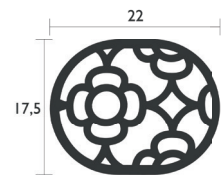

0.78 kg

3010 - TRIVET 22 X 17.5 CM

DESIGN BY FRÉDÉRIC SOFIA

Steel
Non slip pads

- 301082 ● Cactus
- 301047 ● Anthracite
- 3010C6 ● Honey **NEW**
- 3010A5 ● Clay Grey

0.3 kg