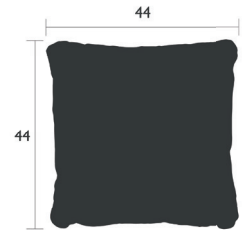

LORETTE

2712 - OUTDOOR CUSHION 44 X 44 CM

Dralon® solution-dyed acrylic
Jacquard fabric
Teflon® treated : resistant to stains and mould
Polyester foam

- 271242 ● Liquorice
- 271210 ● Sage Green
- 2712C1 ● Blush Pink

0.53 kg

2713 - OUTDOOR CUSHION 68 X 44 CM

Dralon® solution-dyed acrylic
Jacquard fabric
Teflon® treated : resistant to stains and mould
Polyester foam

- 271342 ● Liquorice
- 271310 ● Sage Green
- 2713C1 ● Blush Pink

0.78 kg

3010 - TRIVET 22 X 17.5 CM

DESIGN BY FRÉDÉRIC SOFIA

Steel
Non slip pads

- 301082 ● Cactus
- 301047 ● Anthracite
- 3010C6 ● Honey **NEW**
- 3010A5 ● Clay Grey

0.3 kg