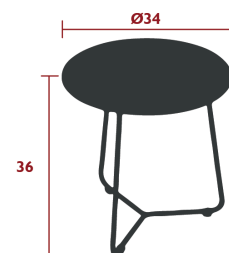

# COCOTTE

4702 - STOOL H.45 CM  
DESIGN BY STUDIO FERMOB

NEW

DOMESTIC PROFESSIONAL INTENSIVE

6<sup>7</sup>  
IPAC

Steel wire frame  
Steel sheet seat

2.6 kg

4720 - LOW TABLE, REMOVABLE TABLE TOP 55 X 44.5 CM  
DESIGN BY STUDIO FERMOB

DOMESTIC PROFESSIONAL INTENSIVE

6<sup>8</sup>  
IPAC

Aluminium sheet table top  
Steel wire base

3 kg

4703 - OCCASIONAL TABLE Ø 34 CM  
DESIGN BY STUDIO FERMOB

DOMESTIC PROFESSIONAL INTENSIVE

6<sup>7</sup>  
IPAC

Steel sheet table top  
Steel wire base

2 kg

COCOTTE

COCOTTE & MOONNI

COCOTTE, MONCEAU, ALTO & APLÒ