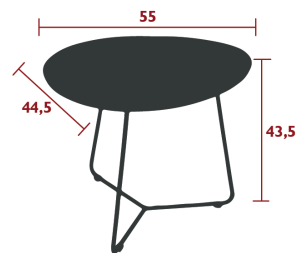

# COCOTTE

4702 - STOOL H.45 CM  
DESIGN BY STUDIO FERMOB

NEW

DOMESTIC PROFESSIONAL INTENSIVE

6<sup>7</sup>  
IPAC

Steel wire frame  
Steel sheet seat

2.6 kg

4720 - LOW TABLE, REMOVABLE TABLE TOP 55 X 44.5 CM  
DESIGN BY STUDIO FERMOB

DOMESTIC PROFESSIONAL INTENSIVE

6<sup>8</sup>  
IPAC

Aluminium sheet table top  
Steel wire base

3 kg

4703 - OCCASIONAL TABLE Ø 34 CM  
DESIGN BY STUDIO FERMOB

DOMESTIC PROFESSIONAL INTENSIVE

6<sup>7</sup>  
IPAC