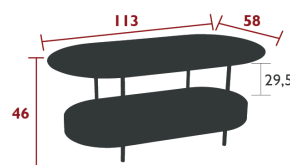

SALSA

3270 - PEDESTAL TABLE
 DESIGN BY GOULA & FIGUERA

DOMESTIC PROFESSIONAL INTENSIVE 6⁸ IPAC 24

Steel sheet table top
 Tubular steel base
 Perforated sheet steel basket
 Silencing pads

8 kg

3271 - LOW TABLE | 113 X 58 CM
 DESIGN BY GOULA & FIGUERA

DOMESTIC PROFESSIONAL INTENSIVE 6 IPAC 24

Steel sheet table top
 Tubular steel base
 Perforated sheet steel basket
 Silencing pads

22.5 kg

SALSA & ÉVASION