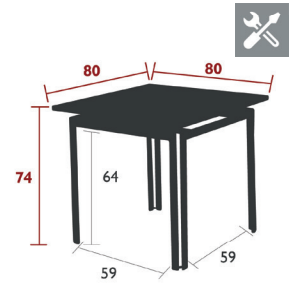

COSTA

8143 - TABLE 80 X 80 CM

DOMESTIC PROFESSIONAL INTENSIVE

9 IPAC

x4

25

Aluminium slat table top
Tubular aluminium base

14.5 kg

8160 - TABLE 160 X 80 CM

DOMESTIC PROFESSIONAL INTENSIVE

9 IPAC

x6

25

Aluminium slat table top
Tubular aluminium base
Compatible with :
PROTECTIVE COVER 160 X 100 CM FOR TABLE - COVERS

21 kg

8147 - TABLE WITH EXTENSIONS 160/240 X 90 CM

DOMESTIC PROFESSIONAL INTENSIVE

9 IPAC

x10

25

Aluminium slat table top
Tubular aluminium base

32 kg

COSTA