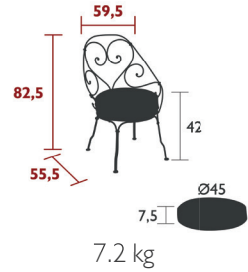

CUSHION COVERS DESIGNED FOR OUTDOOR USE

COLOUR-FAST
IN THE SUN

WATER-REPELLENT
TREATMENT

BREATHABLE :
QUICK-DRYING

ANTI-STAIN AND
MOULD
TREATMENT

TEARPROOF
AND RESISTANT TO
ABRASION

REMOVABLE
COVERS

MACHINE
WASHABLE

FILLING :

- High-resilience polyurethane foam : Density 30 kg/m³ | Thickness 75 mm
- Comfort padding : Thickness 25 mm

Cushion must be brought inside during bad weather

- Fabrics available in 4 colours :