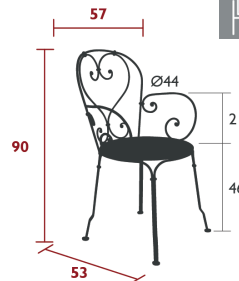

1900

2201 - CHAIR

DOMESTIC PROFESSIONAL INTENSIVE

7 IPAC

Steel wire frame
 Perforated steel sheet seat
 Steel wire backrest
 Hand forged scrolls and rings
Stacking capacity : x 10 (Height – stacked : 175 cm)
Compatible with :
 OUTDOOR CUSHION Ø 39 CM - BASICS
 OUTDOOR CUSHION Ø 40 CM - COLOR MIX

6 kg

2202 - ARMCHAIR

DOMESTIC PROFESSIONAL INTENSIVE

7 IPAC

Steel wire frame
 Perforated steel sheet seat
 Steel wire backrest
 Steel wire armrests
 Hand-forged scrolls, armrests and rings
Stacking capacity : x 4 (Height – stacked : 122 cm)
Compatible with :
 OUTDOOR CUSHION Ø 43 CM - BASICS

7 kg

2240 - TABLE Ø 96 CM

DOMESTIC PROFESSIONAL INTENSIVE

7 IPAC

Perforated steel sheet table top
 Steel wire base
 Parasol hole : pole max. Ø 39 mm
 Hand forged rings

15 kg

2241 - TABLE Ø 117 CM

DOMESTIC PROFESSIONAL INTENSIVE

Steel wire frame
Perforated steel sheet seat
Steel wire backrest
Steel wire armrests
Hand-forged scrolls, armrests and rings
Stacking capacity : x 2 (Height – stacked : 103 cm)

12.8 kg

2233 - LOW TABLE Ø 45 CM