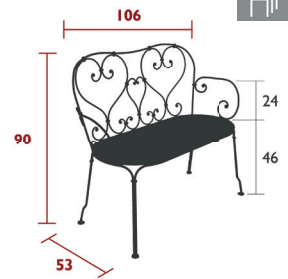

6 kg

2202 - ARMCHAIR

DOMESTIC PROFESSIONAL INTENSIVE

7 IPAC

Steel wire frame
 Perforated steel sheet seat
 Steel wire backrest
 Steel wire armrests
 Hand-forged scrolls, armrests and rings
Stacking capacity : x 4 (Height – stacked : 122 cm)
Compatible with :
 OUTDOOR CUSHION Ø 43 CM - BASICS

GRAPHITE GREY CUSHIONS
fabric colour code YY

A3

1900

2204 - BENCH

DOMESTIC PROFESSIONAL INTENSIVE

7
IPAC

2
x

25

Steel wire frame
Perforated steel sheet seat
Steel wire backrest
Steel wire armrests
Hand-forged scrolls, armrests and rings
Stacking capacity : x 2 (Height – stacked : 103 cm)

12.8 kg

2233 - LOW TABLE Ø 45 CM