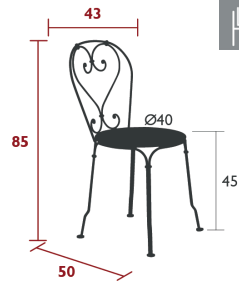

1900

2201 - CHAIR

DOMESTIC PROFESSIONAL INTENSIVE

7 IPAC

Steel wire frame
 Perforated steel sheet seat
 Steel wire backrest
 Hand forged scrolls and rings
Stacking capacity : x 10 (Height – stacked : 175 cm)
Compatible with :
 OUTDOOR CUSHION Ø 39 CM - BASICS
 OUTDOOR CUSHION Ø 40 CM - COLOR MIX

6 kg

2202 - ARMCHAIR

DOMESTIC PROFESSIONAL INTENSIVE

7 IPAC

Steel wire frame
 Perforated steel sheet seat
 Steel wire backrest
 Steel wire armrests
 Hand-forged scrolls, armrests and rings
Stacking capacity : x 4 (Height – stacked : 122 cm)
Compatible with :
 OUTDOOR CUSHION Ø 43 CM - BASICS

7 kg

2240 - TABLE Ø 96 CM

DOMESTIC PROFESSIONAL INTENSIVE

7 IPAC

Perforated steel sheet table top
 Steel wire base
 Parasol hole : pole max. Ø 39 mm
 Hand forged rings

15 kg

2241 - TABLE Ø 117 CM

DOMESTIC PROFESSIONAL INTENSIVE

Steel wire frame
Perforated steel sheet seat
Steel wire backrest
Steel wire armrests
Hand-forged scrolls, armrests and rings
Stacking capacity : x 2 (Height – stacked : 103 cm)

12.8 kg

2233 - LOW TABLE Ø 45 CM