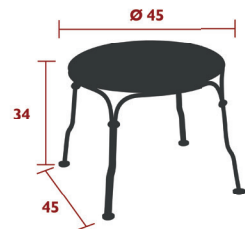

1900

2204 - BENCH

DOMESTIC PROFESSIONAL INTENSIVE

7
IPAC

2
x

25

Steel wire frame
Perforated steel sheet seat
Steel wire backrest
Steel wire armrests
Hand-forged scrolls, armrests and rings
Stacking capacity : x 2 (Height – stacked : 103 cm)

12.8 kg

2233 - LOW TABLE Ø 45 CM

DOMESTIC PROFESSIONAL INTENSIVE

7
IPAC

25

Perforated steel sheet table top
Steel wire base
Hand-forged rings

4 kg