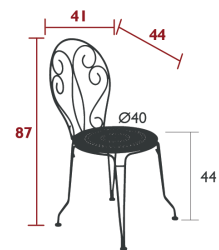

MONTMARTRE

4601 - CHAIR

DOMESTIC PROFESSIONAL INTENSIVE

6⁷
IPAC

Steel wire frame
Perforated steel sheet seat
Steel wire backrest
Stacking capacity : x 10 (Height – stacked : 160 cm)
Available colours: see limited colour chart
Compatible with :
OUTDOOR CUSHION Ø 39 CM - BASICS
OUTDOOR CUSHION Ø 40 CM - COLOR MIX

6 kg

4602 - ARMCHAIR

DOMESTIC PROFESSIONAL INTENSIVE

6⁷
IPAC

Steel wire frame
Perforated steel sheet seat
Steel wire backrest
Steel wire armrests
Stacking capacity : x 7 (Height – stacked : 135 cm)
Available colours: see limited colour chart
Compatible with :
OUTDOOR CUSHION Ø 43 CM - BASICS

7.3 kg

I060 - PORTABLE BAR

DOMESTIC PROFESSIONAL INTENSIVE

6⁷
IPAC

Steel wire frame
Perforated steel sheet table top
Available colours: see limited colour chart

4.5 kg

MONTMARTRE

0630 - TABLE Ø 96 CM

DOMESTIC PROFESSIONAL INTENSIVE

6⁷
IPAC

DO
x5

Perforated steel sheet table top
Tubular and wire steel base
Parasol hole : pole max. Ø 39 mm
Available colours: see limited colour chart

10.5 kg

0631 - TABLE Ø 117 CM