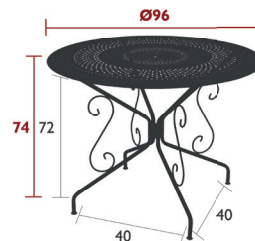

6 kg

4602 - ARMCHAIR

DOMESTIC PROFESSIONAL INTENSIVE

6⁷
IPAC

Steel wire frame
Perforated steel sheet seat
Steel wire backrest
Steel wire armrests
Stacking capacity : x 7 (Height – stacked : 135 cm)
Available colours: see limited colour chart
Compatible with :
OUTDOOR CUSHION Ø 43 CM - BASICS

7.3 kg

I060 - PORTABLE BAR

DOMESTIC PROFESSIONAL INTENSIVE

6⁷
IPAC

Steel wire frame
Perforated steel sheet table top
Available colours: see limited colour chart

4.5 kg

MONTMARTRE

0630 - TABLE Ø 96 CM

DOMESTIC PROFESSIONAL INTENSIVE

6⁷
IPAC

DO
x5

Perforated steel sheet table top
Tubular and wire steel base
Parasol hole : pole max. Ø 39 mm
Available colours: see limited colour chart

10.5 kg

0631 - TABLE Ø 117 CM

DOMESTIC PROFESSIONAL INTENSIVE

6⁷
IPAC

DO
x6

Perforated steel sheet table top
Tubular and wire steel base
Parasol hole : pole max. Ø 39 mm
Available colours: see limited colour chart

14.2 kg