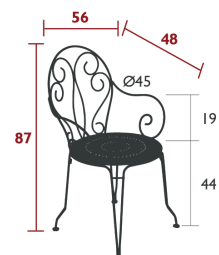

6 kg

4602 - ARMCHAIR

DOMESTIC PROFESSIONAL INTENSIVE

6⁷
IPAC

Steel wire frame
Perforated steel sheet seat
Steel wire backrest
Steel wire armrests
Stacking capacity : x 7 (Height – stacked : 135 cm)
Available colours: see limited colour chart
Compatible with :
OUTDOOR CUSHION Ø 43 CM - BASICS

7.3 kg

I060 - PORTABLE BAR

DOMESTIC PROFESSIONAL INTENSIVE

6⁷
IPAC

Steel wire frame
Perforated steel sheet table top
Available colours: see limited colour chart

4.5 kg

MONTMARTRE

0630 - TABLE Ø 96 CM

DOMESTIC PROFESSIONAL INTENSIVE

6⁷
IPAC

DO
x5

Perforated steel sheet table top
Tubular and wire steel base
Parasol hole : pole max. Ø 39 mm
Available colours: see limited colour chart

10.5 kg

0631 - TABLE Ø 117 CM

DOMESTIC PROFESSIONAL INTENSIVE

6⁷
IPAC

DO
x6

Perforated steel sheet table top
Tubular and wire steel base
Parasol hole : pole max. Ø 39 mm
Available colours: see limited colour chart

14.2 kg