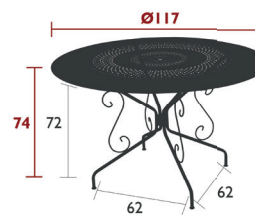

6 kg

4602 - ARMCHAIR

DOMESTIC PROFESSIONAL INTENSIVE

6⁷
IPAC

Steel wire frame
Perforated steel sheet seat
Steel wire backrest
Steel wire armrests
Stacking capacity : x 7 (Height – stacked : 135 cm)
Available colours: see limited colour chart
Compatible with :
OUTDOOR CUSHION Ø 43 CM - BASICS

7.3 kg

I060 - PORTABLE BAR

DOMESTIC PROFESSIONAL INTENSIVE

6⁷
IPAC

Steel wire frame
Perforated steel sheet table top
Available colours: see limited colour chart

4.5 kg

MONTMARTRE

0630 - TABLE Ø 96 CM

DOMESTIC PROFESSIONAL INTENSIVE

6⁷
IPAC

DO
x5

Perforated steel sheet table top
Tubular and wire steel base
Parasol hole : pole max. Ø 39 mm
Available colours: see limited colour chart

10.5 kg

0631 - TABLE Ø 117 CM

DOMESTIC PROFESSIONAL INTENSIVE

6⁷
IPAC

DO
x6

Perforated steel sheet table top
Tubular and wire steel base
Parasol hole : pole max. Ø 39 mm
Available colours: see limited colour chart

14.2 kg