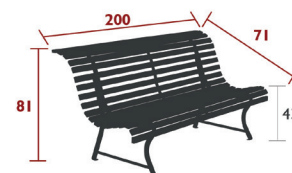

LOUISIANE

1000 - BENCH 150 CM

DOMESTIC PROFESSIONAL INTENSIVE

7
IPAC

x3

25

Steel angle frame
Tubular steel seat
Tubular steel backrest

33.3 kg

1001 - BENCH 200 CM

DOMESTIC PROFESSIONAL INTENSIVE

7
IPAC

x4

25

Steel angle frame
Tubular steel seat
Tubular steel backrest

36.8 kg