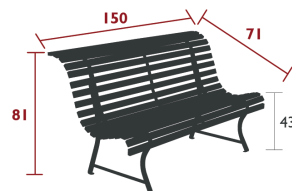

LOUISIANE

1000 - BENCH 150 CM

DOMESTIC PROFESSIONAL INTENSIVE

7
IPAC

x3

25

Steel angle frame
Tubular steel seat
Tubular steel backrest

33.3 kg

1001 - BENCH 200 CM

DOMESTIC PROFESSIONAL INTENSIVE

7
IPAC

x4

25

Steel angle frame
Tubular steel seat
Tubular steel backrest

36.8 kg