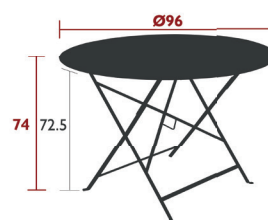

# FLOREÁL

0230 - TABLE Ø 60 CM

DOMESTIC | PROFESSIONAL | INTENSIVE

6<sup>7</sup> IPAC

2 PERSONS x2

25 COLORS

Perforated steel sheet table top  
Flat steel base

6 kg

0234 - TABLE Ø 77 CM

DOMESTIC | PROFESSIONAL | INTENSIVE

6<sup>7</sup> IPAC

4 PERSONS x4

25 COLORS

Perforated steel sheet table top  
Flat steel base  
Parasol hole : pole max. Ø 39 mm

10 kg

0236 - TABLE Ø 96 CM

DOMESTIC | PROFESSIONAL | INTENSIVE

6<sup>7</sup> IPAC

5 PERSONS x5

25 COLORS

Perforated steel sheet table top  
Flat steel base  
Parasol hole : pole max. Ø 39 mm

11.8 kg

# FLOWER

7110 - PEDESTAL TABLE Ø 67 CM

DESIGN BY HARALD GUGGENBICHLER

DOMESTIC | PROFESSIONAL | INTENSIVE

8 IPAC

2 PERSONS x2

25 COLORS

Steel sheet table top  
Steel wire base