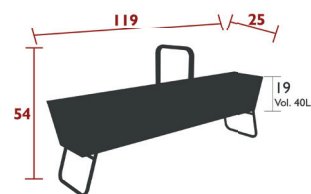

BASKET

3231 - HIGH PLANTER
DESIGN BY FABIO MELIOTA

DOMESTIC PROFESSIONAL INTENSIVE

7
IPAC

Steel wire frame
Steel wire handle
Aluminium tray
2 drainage holes at each end of the tray, with plugs
Feet and tray separable

12.5 kg

3230 - LONG PLANTER
DESIGN BY FABIO MELIOTA

DOMESTIC PROFESSIONAL INTENSIVE

7
IPAC

Steel wire frame
Steel wire handle
Aluminium tray
2 drainage holes at each end of the tray, with plugs
Feet and tray separable

11.5 kg