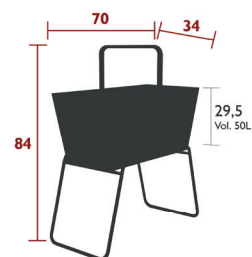

BASKET

3231 - HIGH PLANTER
DESIGN BY FABIO MELIOTA

DOMESTIC PROFESSIONAL INTENSIVE

7
IPAC

Steel wire frame
Steel wire handle
Aluminium tray
2 drainage holes at each end of the tray, with plugs
Feet and tray separable

12.5 kg

3230 - LONG PLANTER
DESIGN BY FABIO MELIOTA

DOMESTIC PROFESSIONAL INTENSIVE

7
IPAC

Steel wire frame
Steel wire handle
Aluminium tray
2 drainage holes at each end of the tray, with plugs
Feet and tray separable

11.5 kg